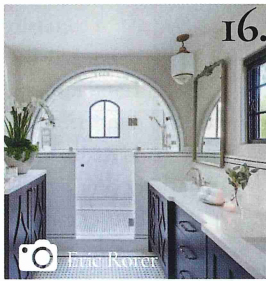

Eric Rorer

RESIDENTIAL-
TRADITIONAL/TRANSITIONAL

KITCHEN

- Silver | Julie Cavanaugh, ASID .21
- Silver | Julie Cavanaugh, ASID .22
- Silver | Kelly Tivey, ASID .23
- Silver | Kelly Tivey, ASID .24

BATHROOM

- .11 Silver | Julie Mifsud, Allied ASID & Cynthia Campanile, IP
- .12 Silver | Janine Arietta, Allied ASID
- .13 Silver | Kelly Tivey, ASID
- .14 Bronze | Julie Cavanaugh, ASID
- .15 Bronze | Susan Hoffman, Associate ASID & Ann Flynn, Allied ASID
- .16 Bronze | Julie Mifsud, Allied ASID & Cynthia Campanile, IP
- .17 Bronze | Kelly Tivey, ASID
- .18 Bronze | Julie Cavanaugh, ASID
- .19 Bronze | Kelly Tivey, ASID
- .20 Bronze | Jennifer Hale, Allied ASID