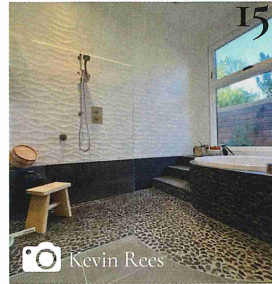

Bernardo Grijalva